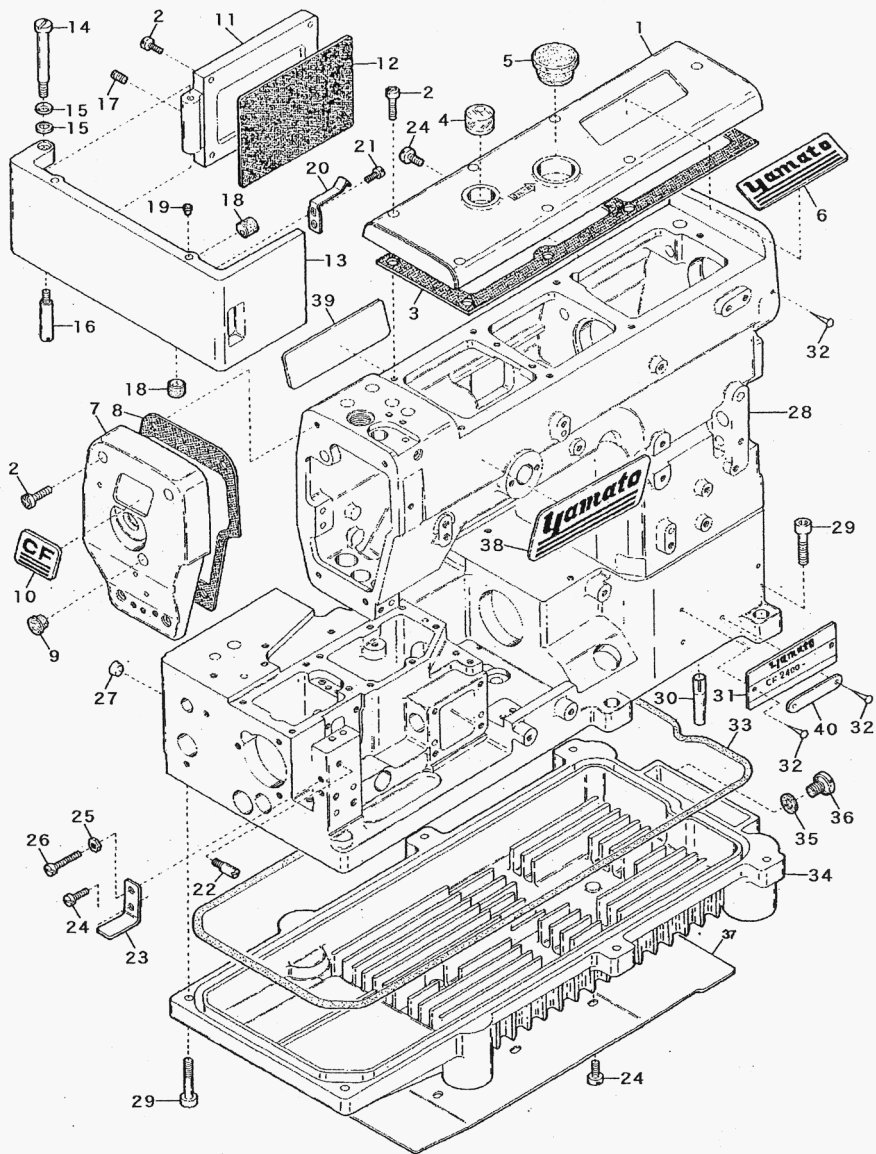

Ref. No.	Parts No.	Amt Req.	Ref. No.	Parts No.	Amt Req.	Ref. No.	Parts No.	Amt Req.
1	6100005	1	15	6100329	2	29	009970	6
2	110045	15	16	180005	1	30	6100025	4
3	6100011	1	17	160000	1			
4	6100012	1	18	6100020	2	31	6109400	1
5	6100013	1	19	6100021	2	32	6100026	5
6	6100014	1	20	6100022	1	33	6100028	1
7	6100015	1				34	6100027	1
8	6100016	1	21	110012	2	35	6100029	1
9	6100017	1	22	6100151	1	36	005075	1
10	6100018	1	23	6100023	1	37		
			24	110013	2	38	6100031	1
11	6100003	1	25	000015	1	39	6100032	1
12	6100019	1	26	110016	1	40	6109401	1
13	6100004	1	27	6100024	1			
14	170001	1	28	6100000	1